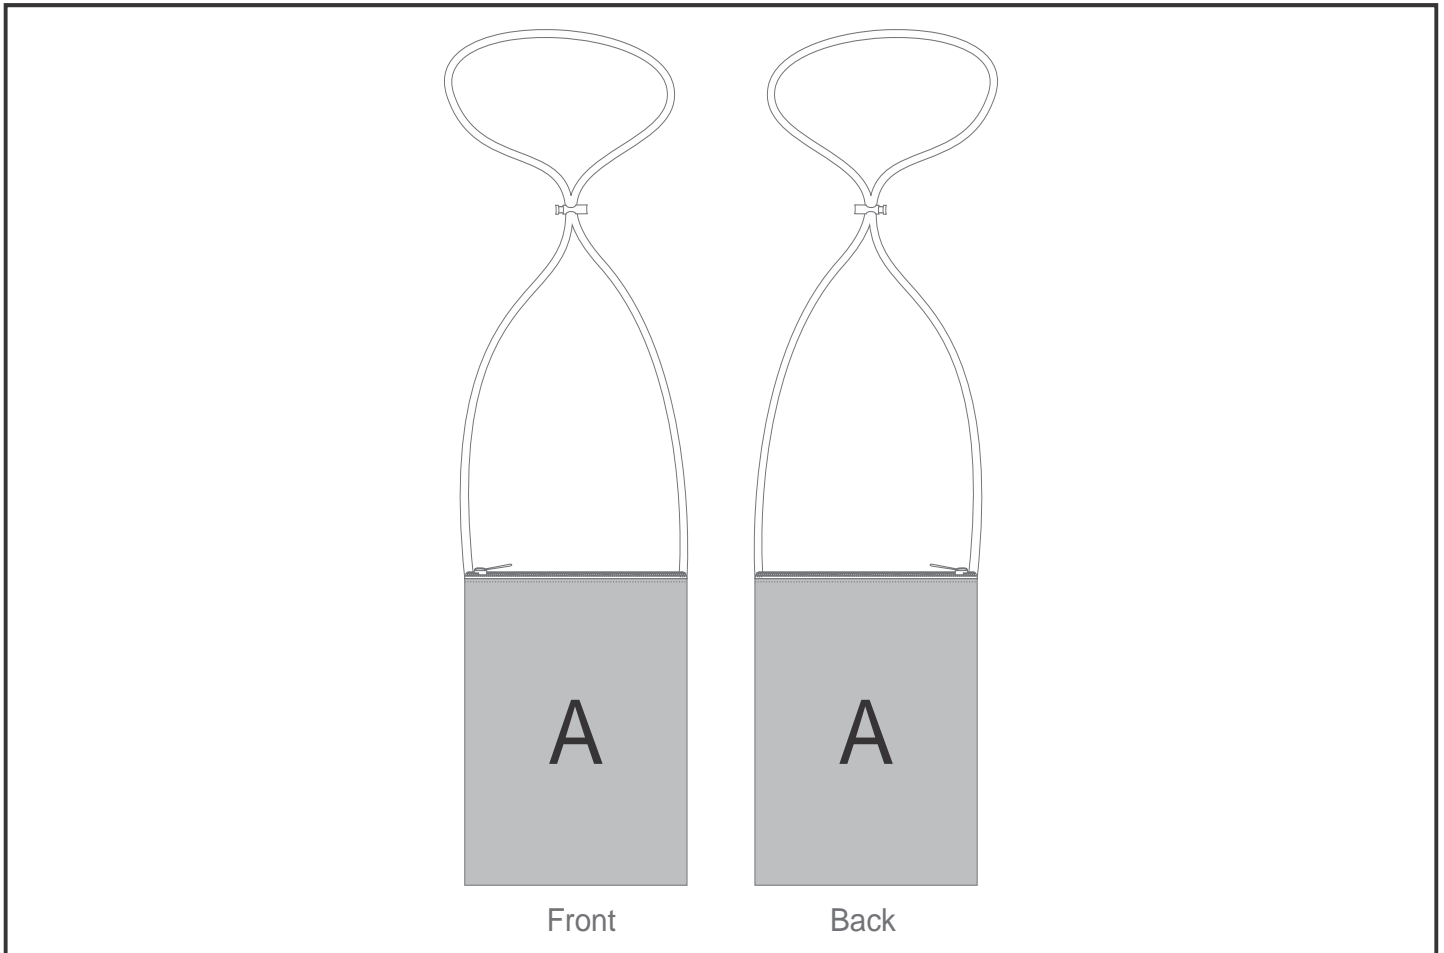

# SG-HP-156-G

PPS Hoppla Robben Cross Body Sling Pouch

## Need to know:

- Includes 1-Position Sublimation (setup fees apply)
- Please Note: We cannot guarantee 100% logo Alignment on all Brandable Panels.

## Branding Options:

Position	Branding Method (Branding Code)	No. of Colours	Dimension
A	Custom Sublimation A (CPSUB-A)	Full Colour	182mm wide x 431mm high